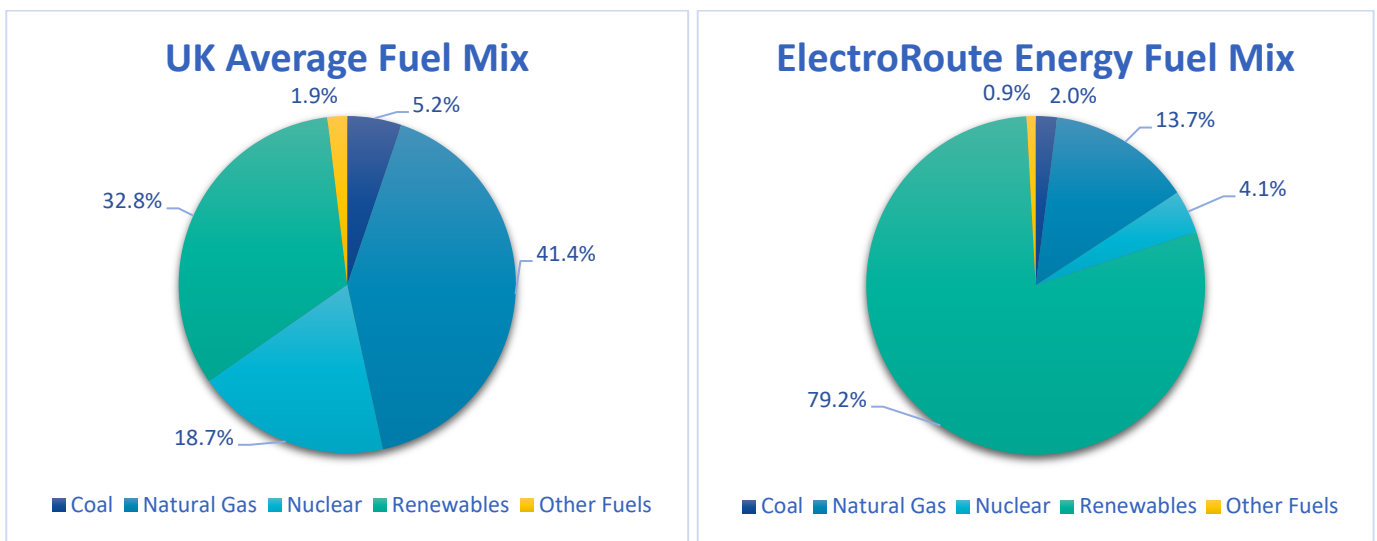

The figures below provide a breakdown of our fuel mix and the UK average:

We are delighted to be able to say that we are greener than the UK average, but we are committed to respecting the environment and will continue to procure power from sustainable sources until we can say we are 100% renewable.